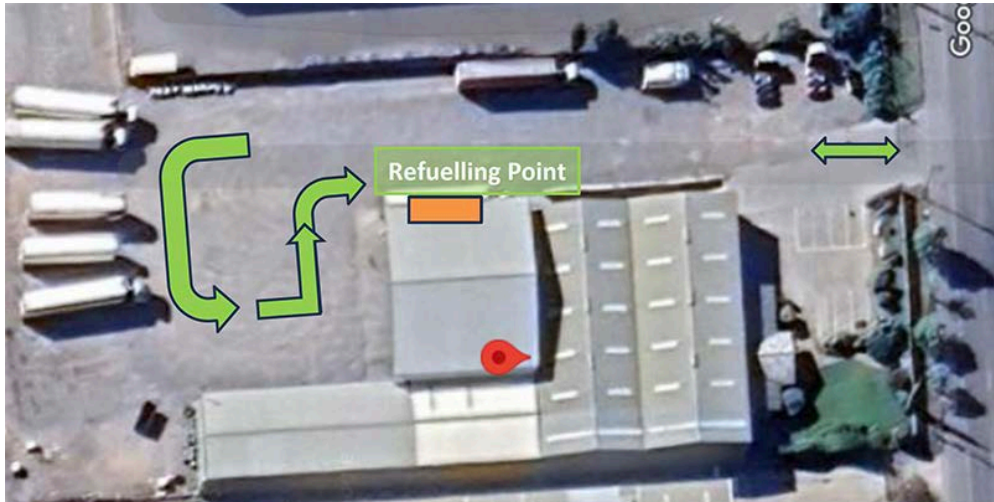

Location - VIC	Address
Somerton	15 Patullos Lane, Somerton Vic 3062 * Products available: Diesel and AdBlue * Access: 24/7 * If gate closed at night – please press buzzer to gain access. Woodham Tag plus Compac App for Debit and Credit Card Payment
Tottenham	20 Olympia Street, Tottenham VIC 3012 * Access: Monday to Friday - 6am to 6pm * Diesel Only
Location - SA	Address
MFD Linehaul Depot Wingfield	374 Cormack Rd Wingfield SA * Products Available - Diesel & AdBlue * Access: 24/7 * <i>Woodham Tags Accepted – If gate is closed use Site Code 2170 to access the site.</i>